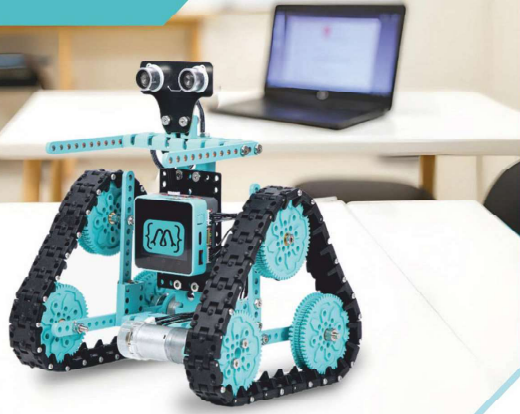

## MC4.0 STEAM KIT

**7+**  
Age

**Primary/Middle**  
Grade

### Robotic Manipulation & Control